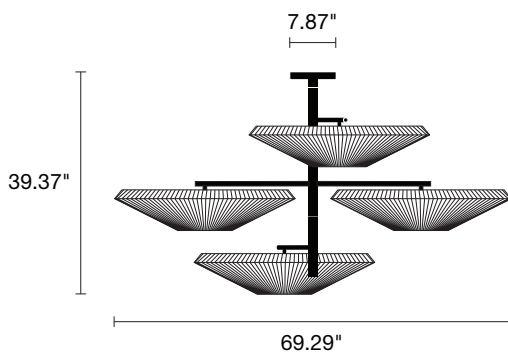

### Metal finishes

 12 x GU24 base CFL 26w max

Custom lamping on request

Design by: Joana Bover, 2010

POWERED BY  
**GlobalLighting**